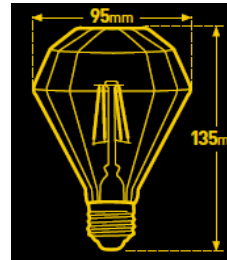

NEW

Diamond LED Globe

New LED Filament Dimmable Globe Range

Features and Benefits

4W LED
Clear glass Finish
Dimmable
2700K CCT/ Colour Temperature
Available in E27 base
High Lumens – 420lm

Dimensions

Width (mm)	95
Height (mm)	135

Model No.

Description

9E27LED19DC

Diamond DIMMABLE E27 LED globe – clear